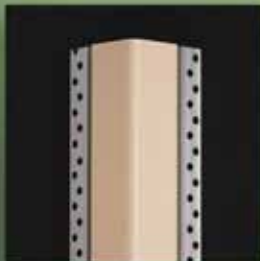

Introducing
KOROGARD ETS
 Product Options & Color Choices

Protection *through* Innovation

KOROGARD *ETS* meets high-performance demands

- Aesthetics with Functionality and Style
- Superior Durability and Impact Resistance
- Leading Designs in Handrails, Crash Rails, Corner Guards, and Protective Sheets
- Class I/A Fire-Rated

Model **H10E**:
5-1/2" Handrail

Model **H20E**:
5-1/2" Handrail w/ Thumb Grip

Model **C40E**:
4" Crash Rail

Model **C60E**:
6" Crash Rail

Model **G10E**:
2" Corner Guard

Model **G20E**:
3" Corner Guard

Model **R10E**:
2" Recessed Corner Guard

Model **R40E**:
3" Recessed Corner Guard

Model **G81E**:
1-1/2" Extruded Corner Guard

Model **E302**:
.050" Korogard
Protective Wallcovering

Taking the LEED®

Korogard *ETS* products and several standard Korogard® products also contribute to a building achieving LEED® points.

KOROGARD *ETS*

Getting started is easy. Call **800-628-0449** to learn how you can feature Korogard*ETS* in your next project.

KOROGARD *ETS* Color Choices

With Korogard *ETS*, there's no need to compromise your wall protection for an environmentally friendly product. Offered in eight standard colors, Korogard *ETS* high-performance material is available in a sheet thickness of .050".