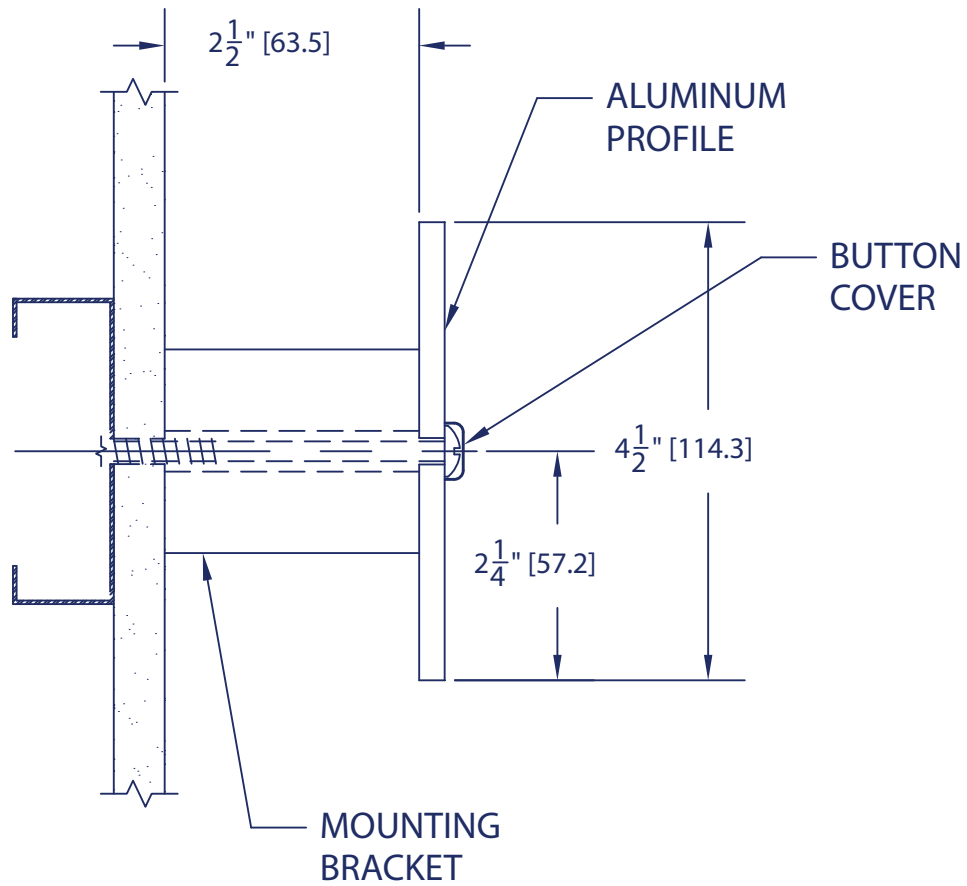

NOTE:

AVAILABLE IN 3 POWDER COATED TEXTURES:

- BLACK
- SILVER
- SILVER STRATUM

CS45, CRASH RAIL

SCALE: 1:2