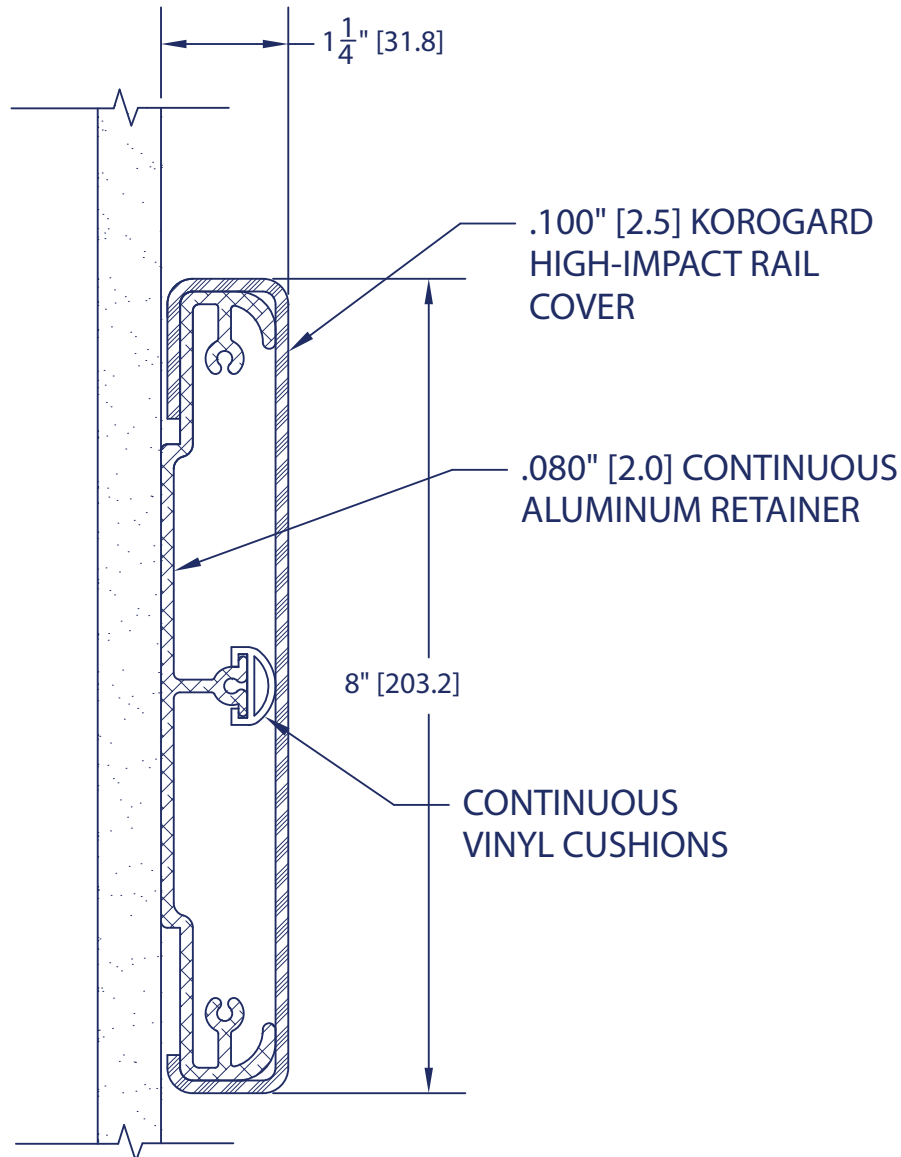

NOTE:

1. SIMILAR PRODUCT

C830- 1/2" MOUNTING CUSHIONS

C840-1 1/2" BELLS

C860-ECONOMY STYLE

C870-ECONOMY STYLE WITH FULL LENGTH VINYL BUMPER
AND CONTINUOUS ALUMINUM RETAINER

2. WRAPS OUTSIDE AND INSIDE CORNERS (OPTIONAL)

C800, CRASH RAIL

SCALE: 1:2